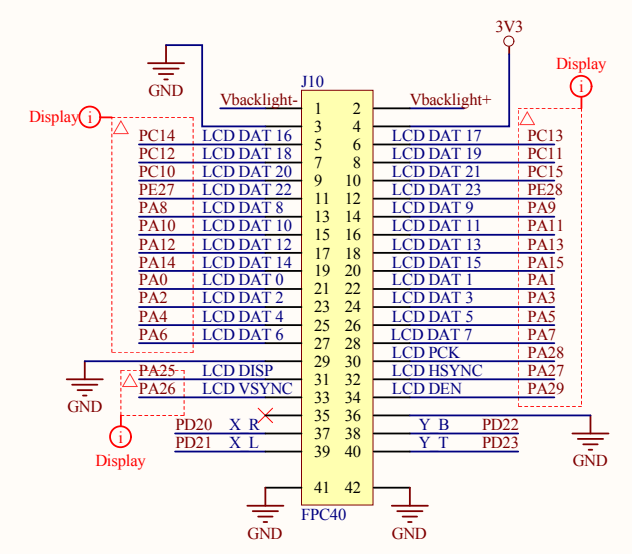

Disp1  
Display 5"  
Display 7", 5" or 4.3"

Title <b>Berta A5 LCD LCD</b>			ACME Systems srl
Size: A4	Number:	Revision: 1.0	
Date: 21/10/14	Time: 16:21:28	Sheet 1 of 2	
File: \\psf\Home\own\Cloud\Work\PCB_1\BERTA_A5_LCD_2\BERTA_A5_LCD_2_LCD_Sch...			

Title **Berta A5 LCD BASE** ACME Systems srl  
 Size: A4 Number: Revision:1.0  
 Date: 21/10/14 Time: 16:21:29 Sheet 1 of 2 www.acmesystems.it  
 File: \\psf\home\own\Cloud\Work\PCB\_1\BERTA\_A5\_LCD\_2\BERTA\_A5\_LCD\_2\_BASE