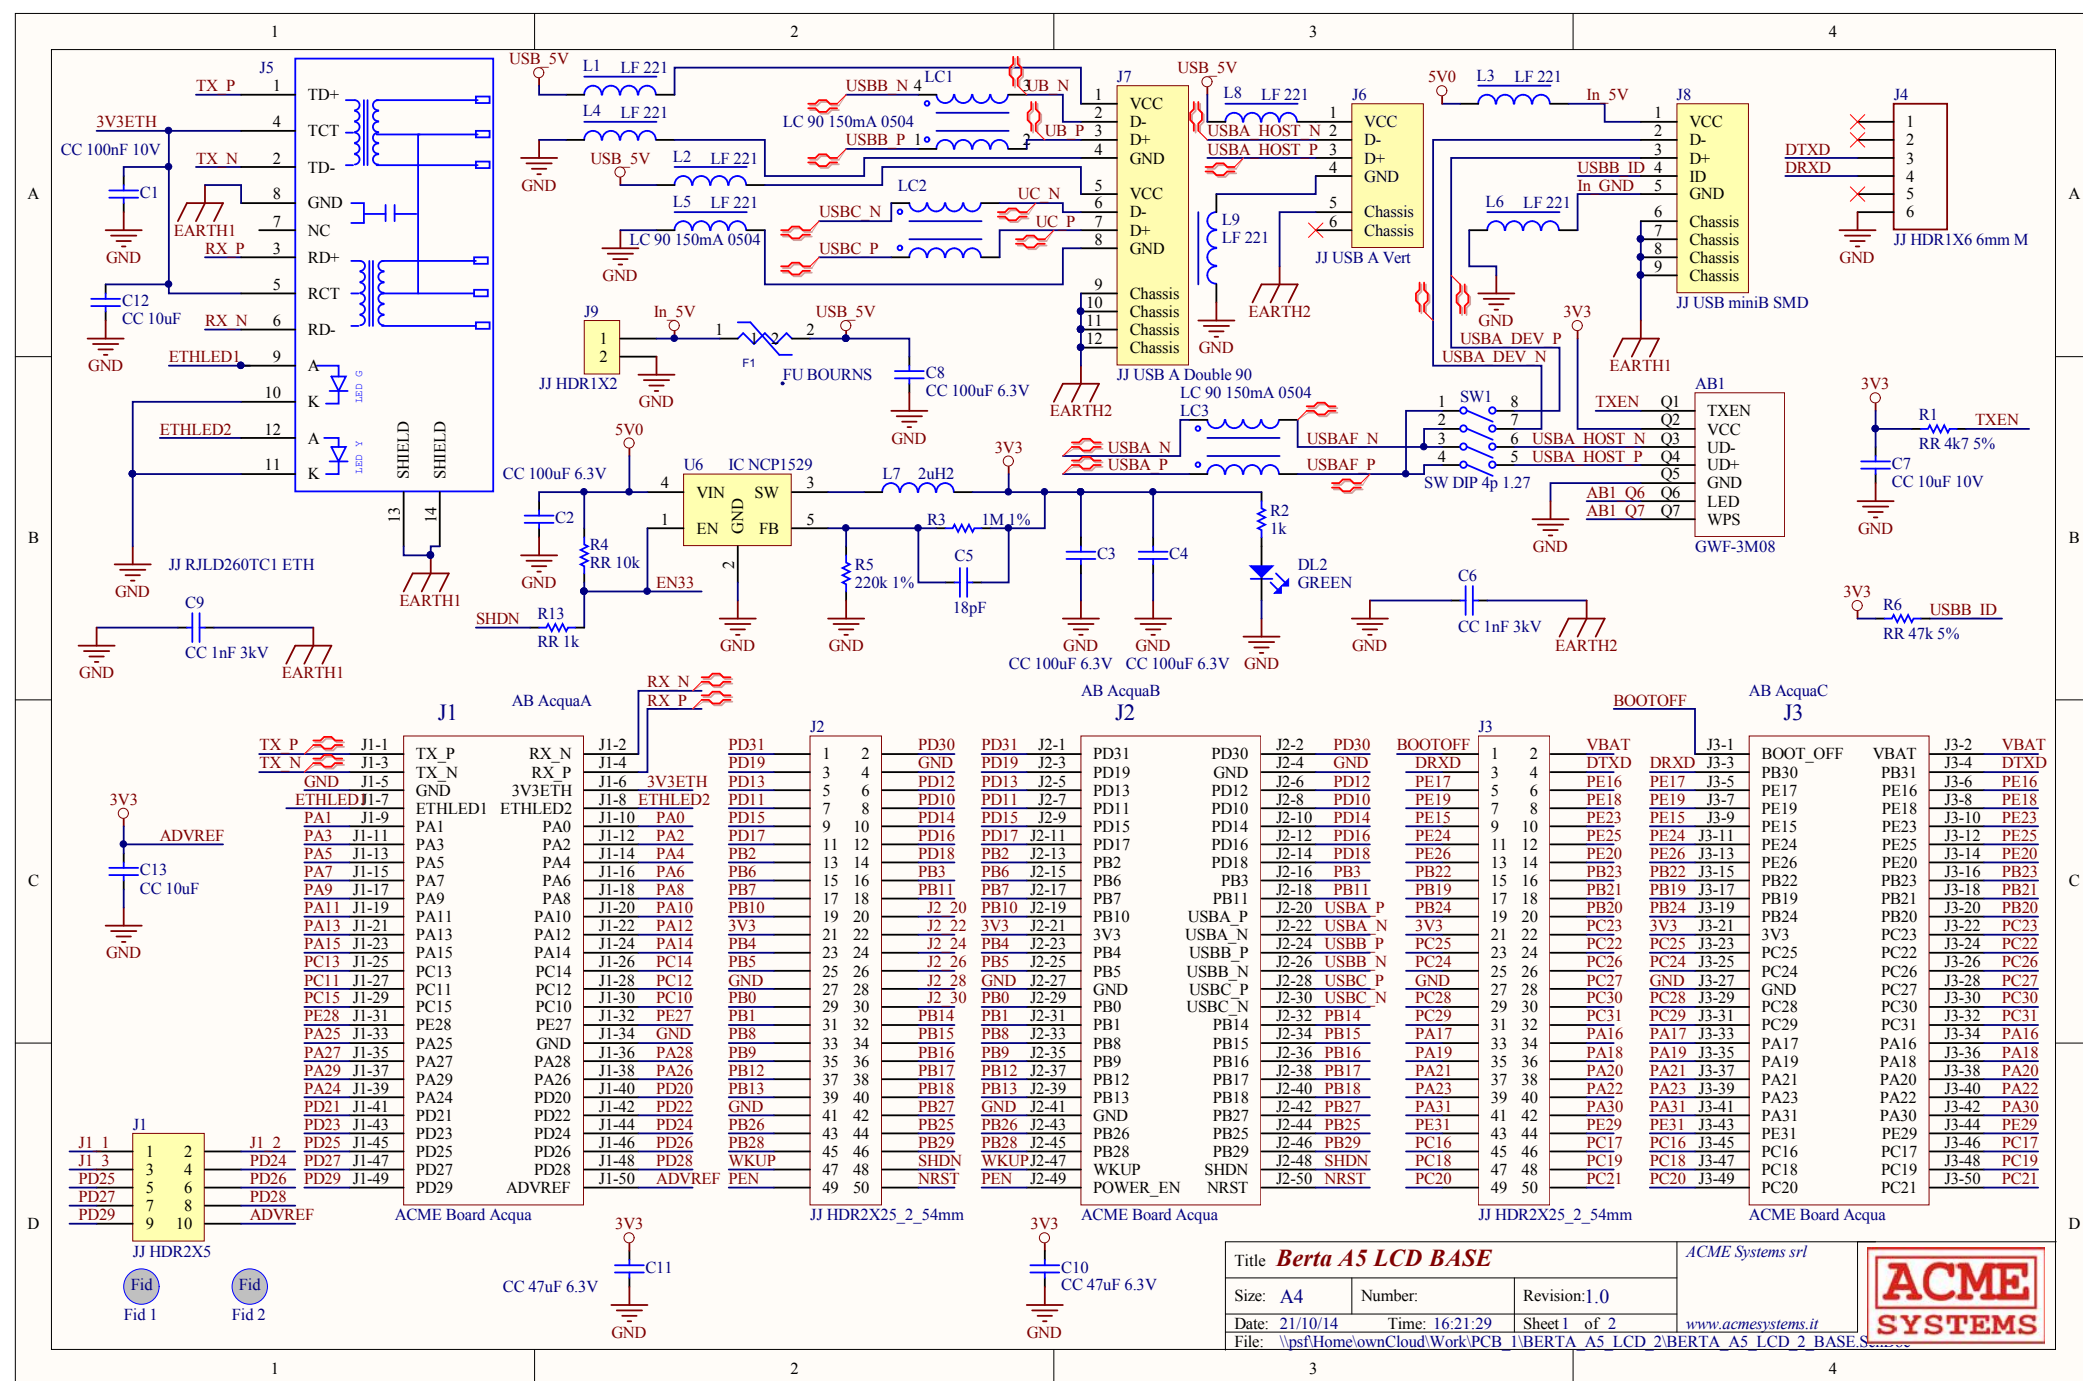

Disp1  
Display 5"  
Display 7", 5" or 4.3"

Title <b>Berta A5 LCD LCD</b>			ACME Systems srl
Size: A4	Number:	Revision: 1.0	
Date: 21/10/14	Time: 16:21:28	Sheet 1 of 2	
File: \\psf\Home\own\Cloud\Work\PCB_1\BERTA_A5_LCD_2\BERTA_A5_LCD_2_LCD_Sch...			

Title **Berta A5 LCD BASE** ACME Systems srl  
 Size: A4 Number: Revision:1.0  
 Date: 21/10/14 Time: 16:21:29 Sheet 1 of 2 www.acmesystems.it  
 File: \\psf\home\own\Cloud\Work\PCB\_1\BERTA\_A5\_LCD\_2\BERTA\_A5\_LCD\_2\_BASE