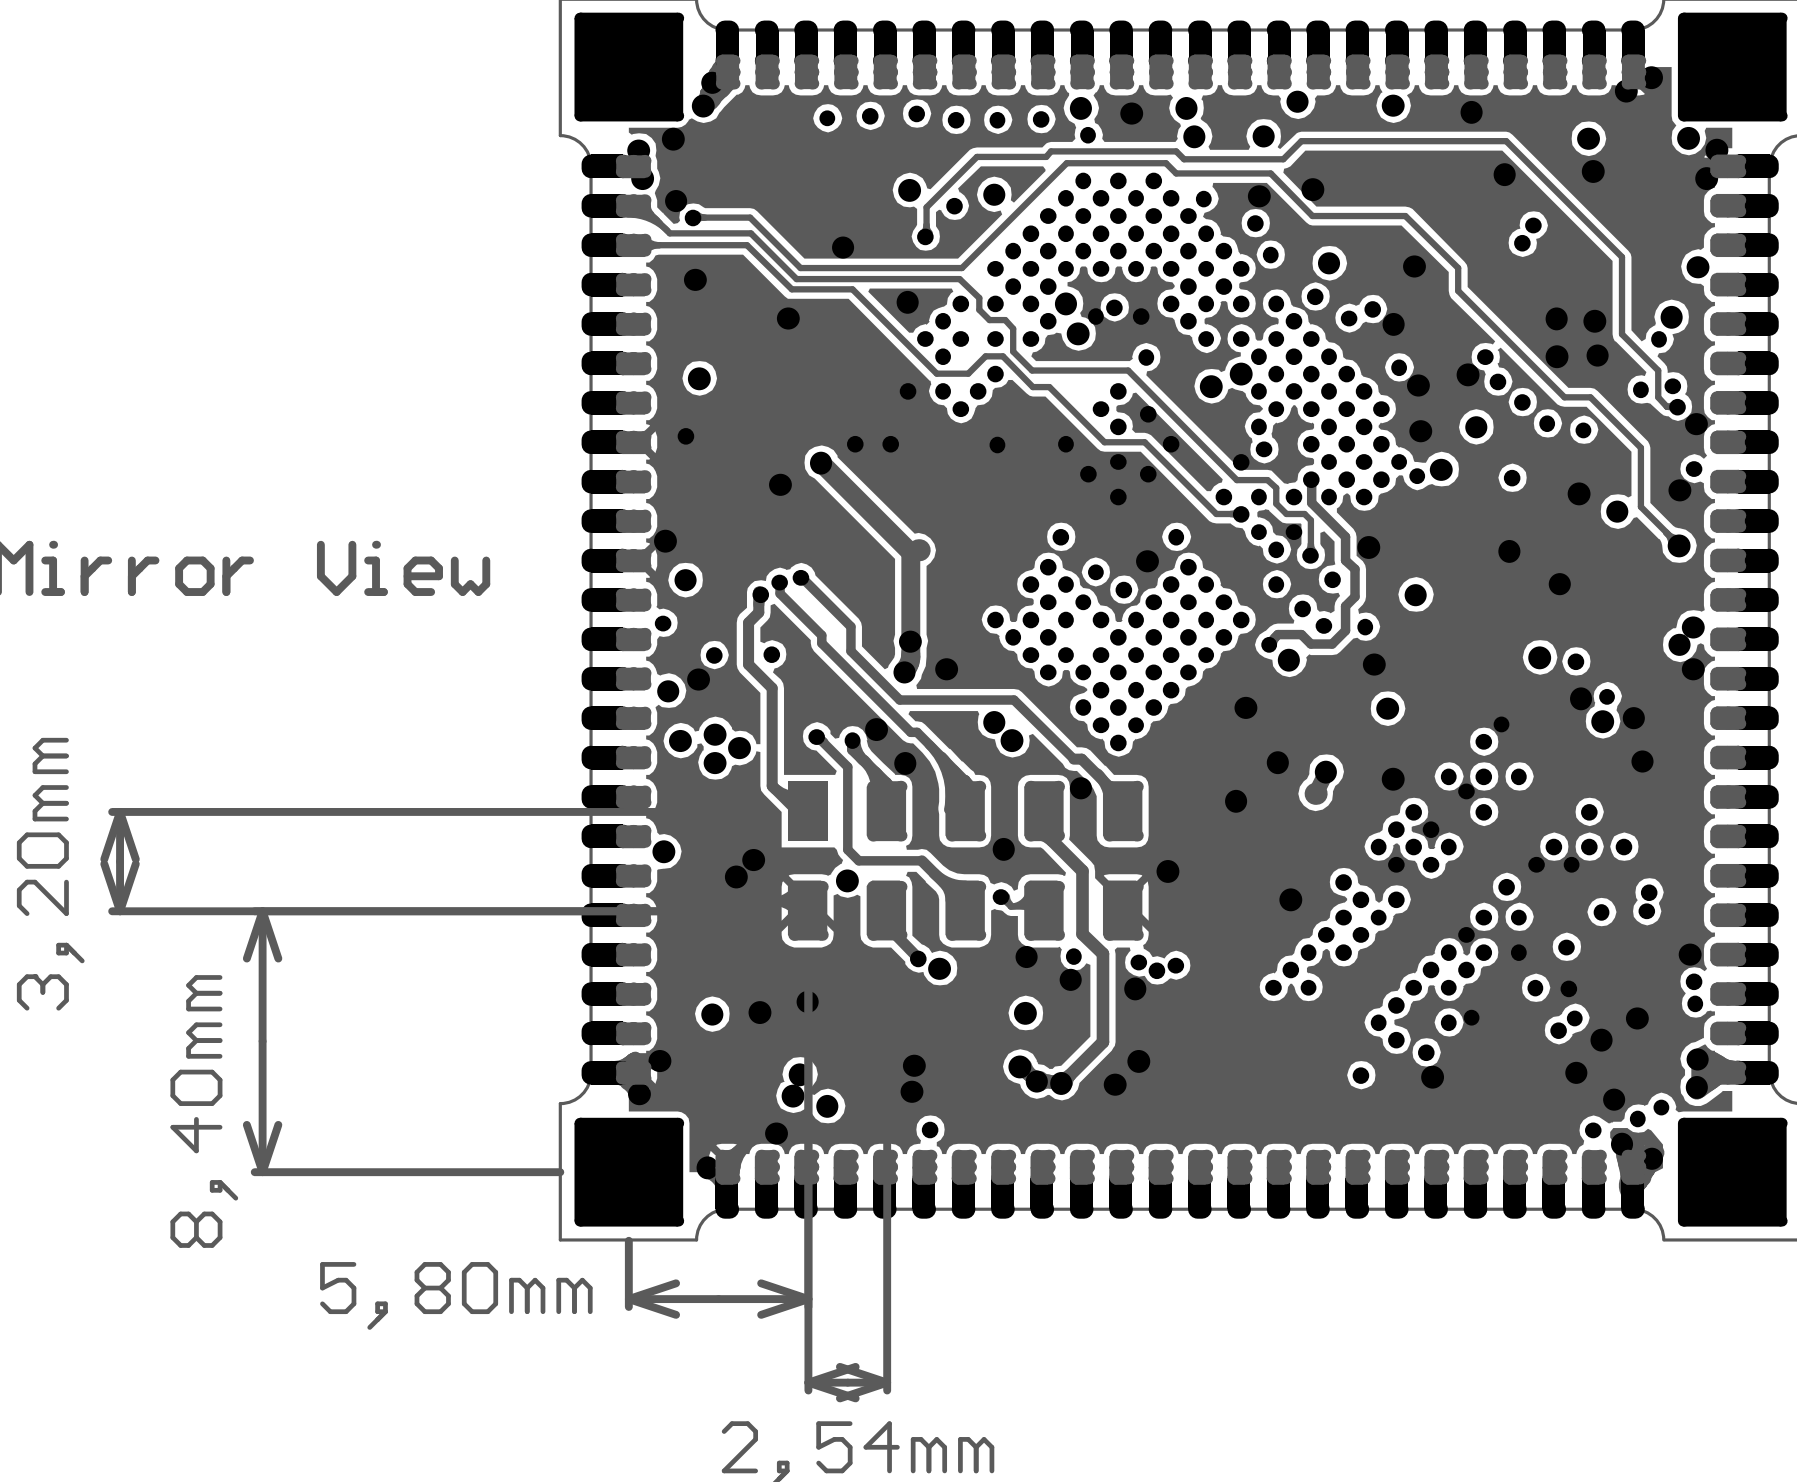

Pad Width = 0.75 mm : 2.0 mm

2.2 mm

Bottom Mirror View

3, 20mm

8, 40mm

5, 80mm

2, 54mm