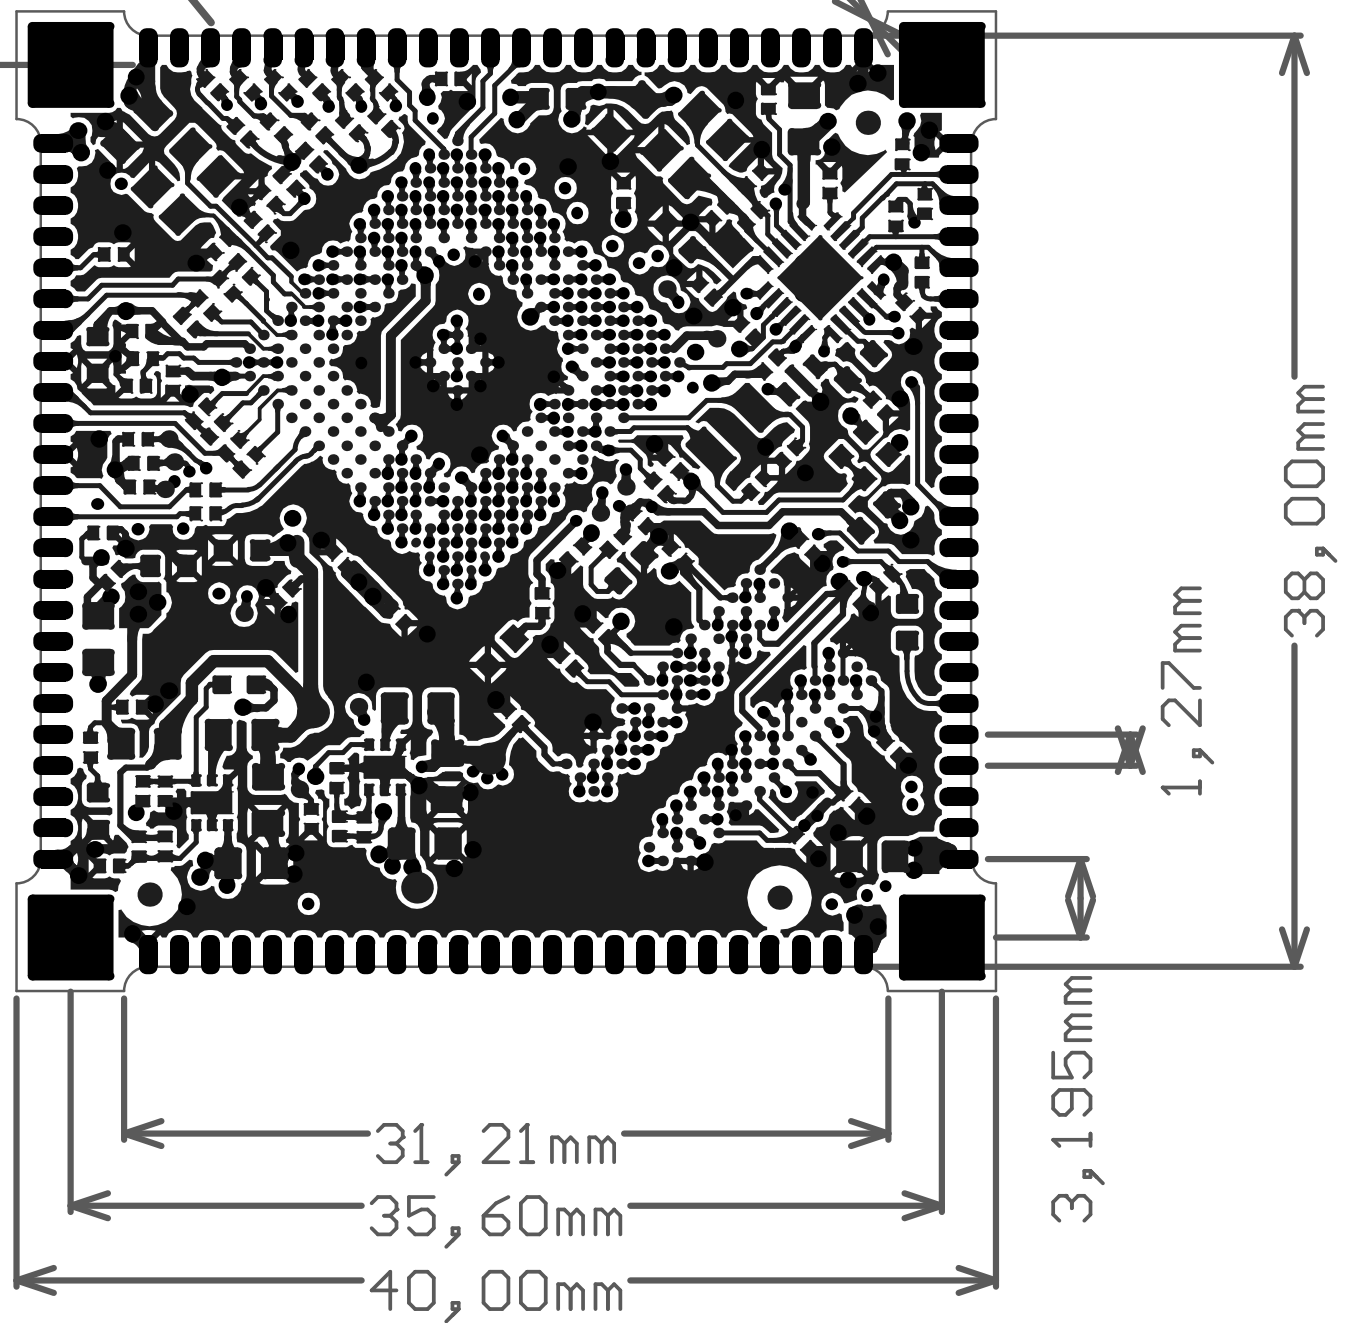

Pad Width = 0.75 mm : 2.0 mm

2.2 mm

Bottom Mirror View

3, 20mm

8, 40mm

5, 80mm

2, 54mm